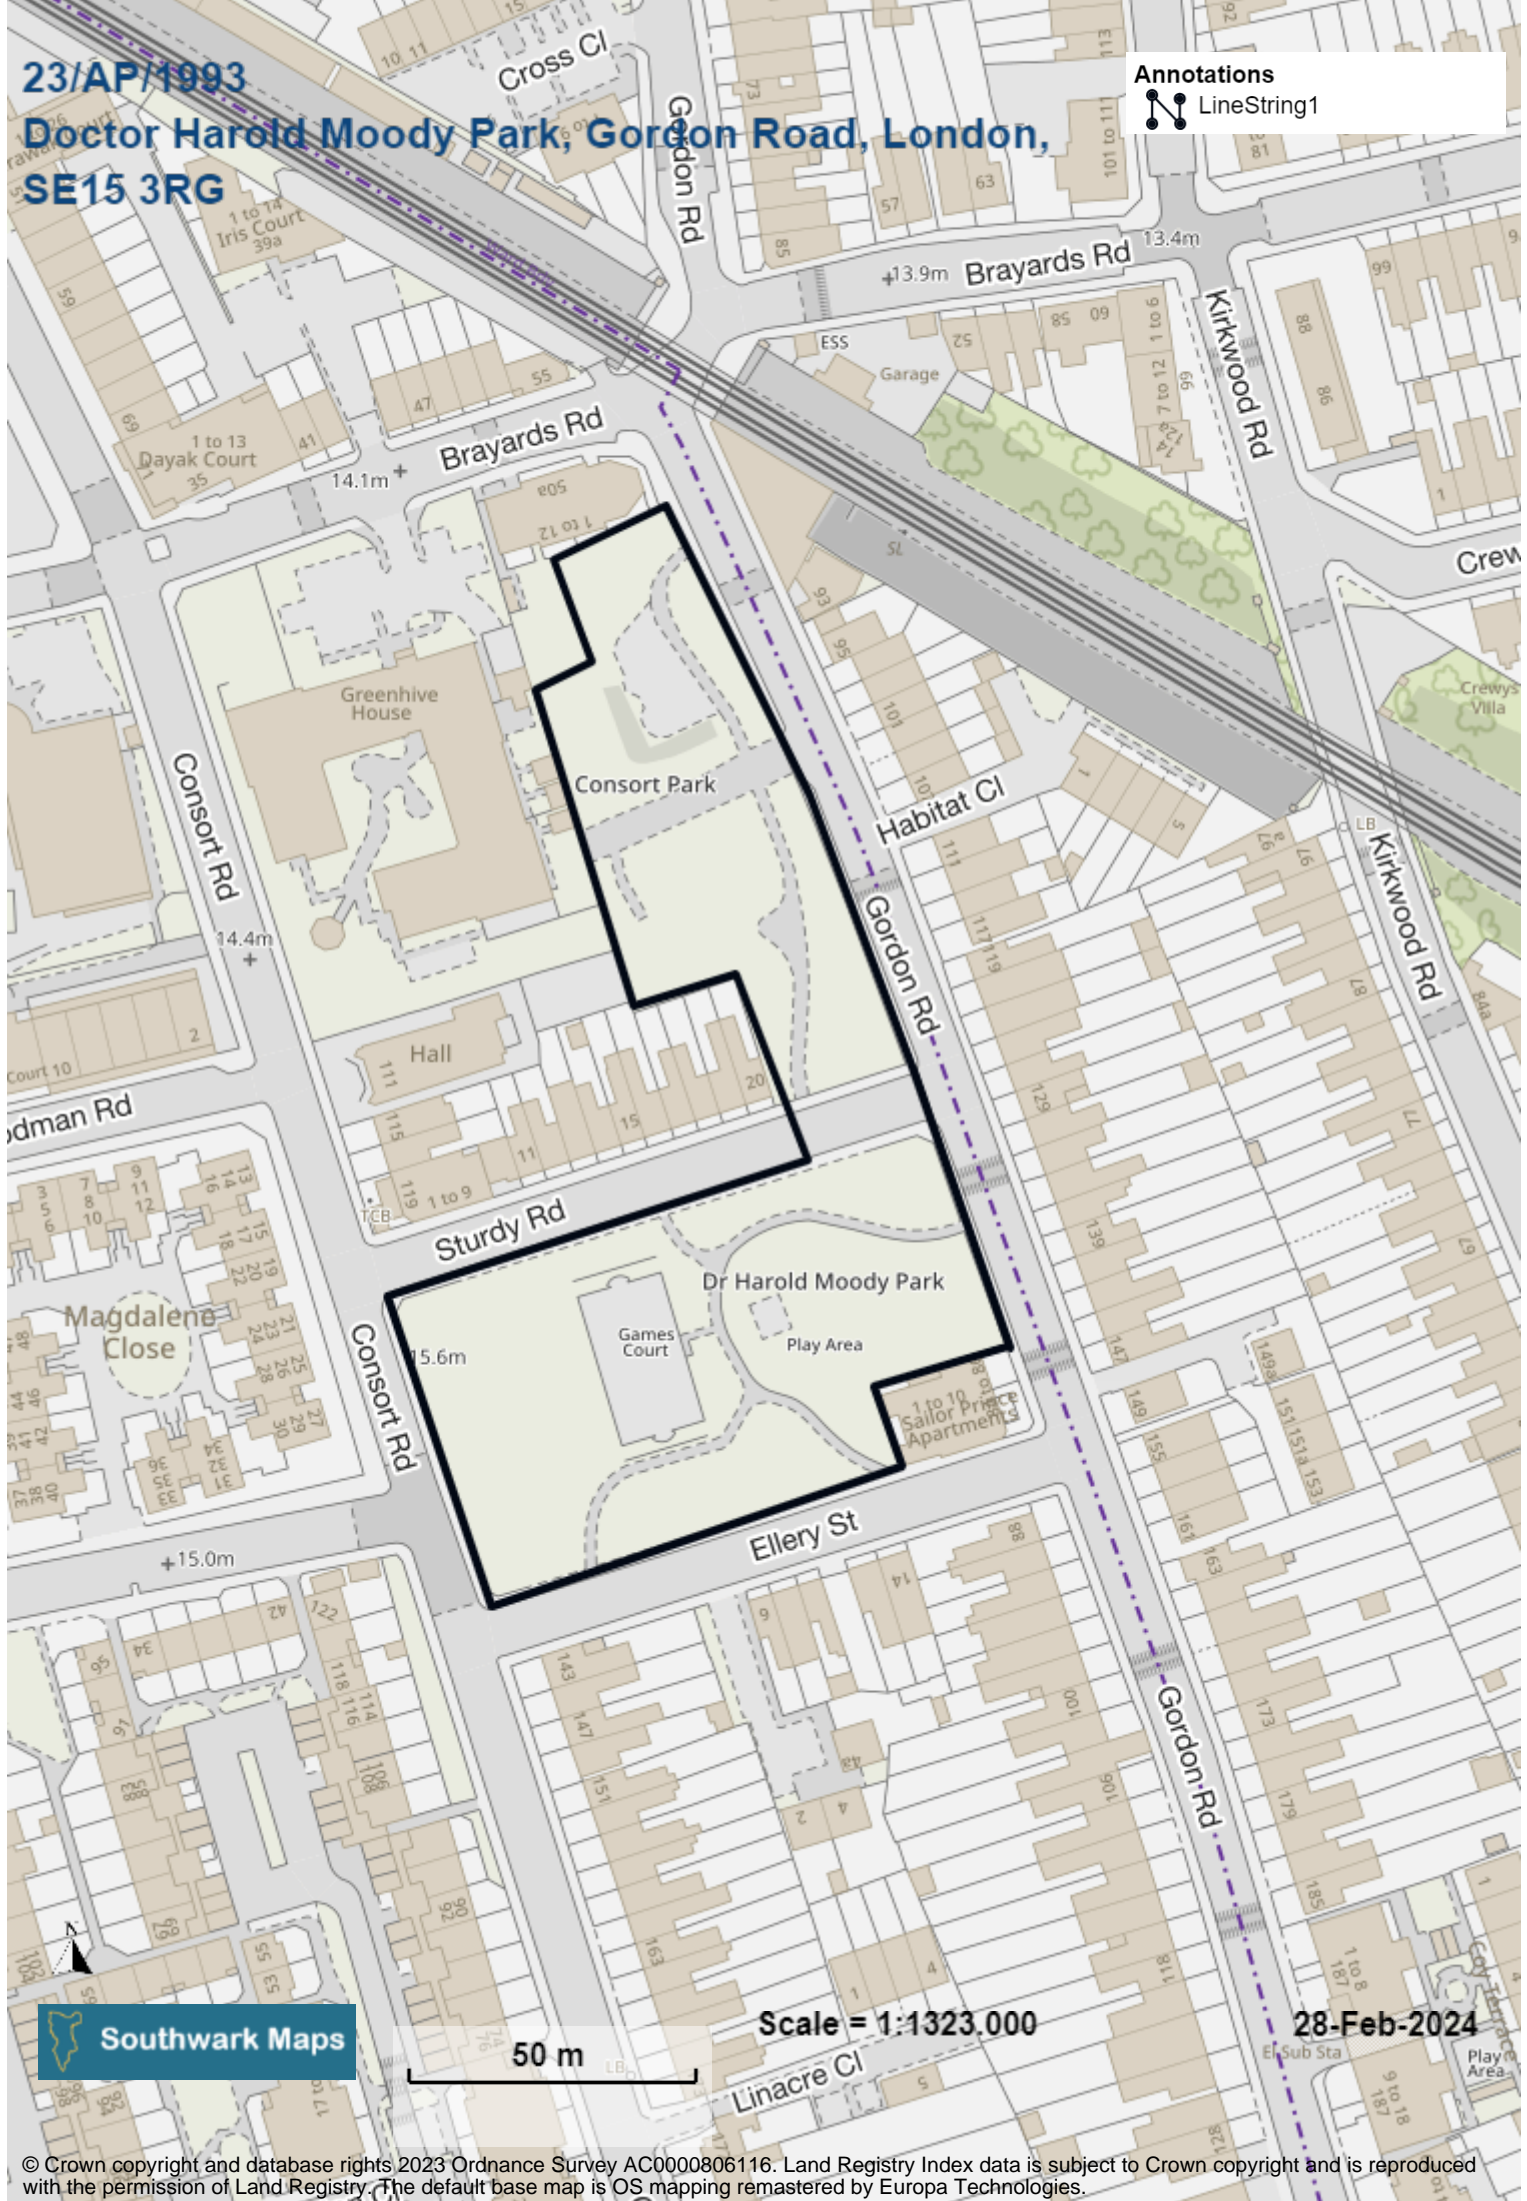

23/AP/1993

Doctor Harold Moody Park, Gordon Road, London, SE15 3RG

Annotations
LineString1

Southwark Maps

50 m

Scale = 1:1323,000

28-Feb-2024